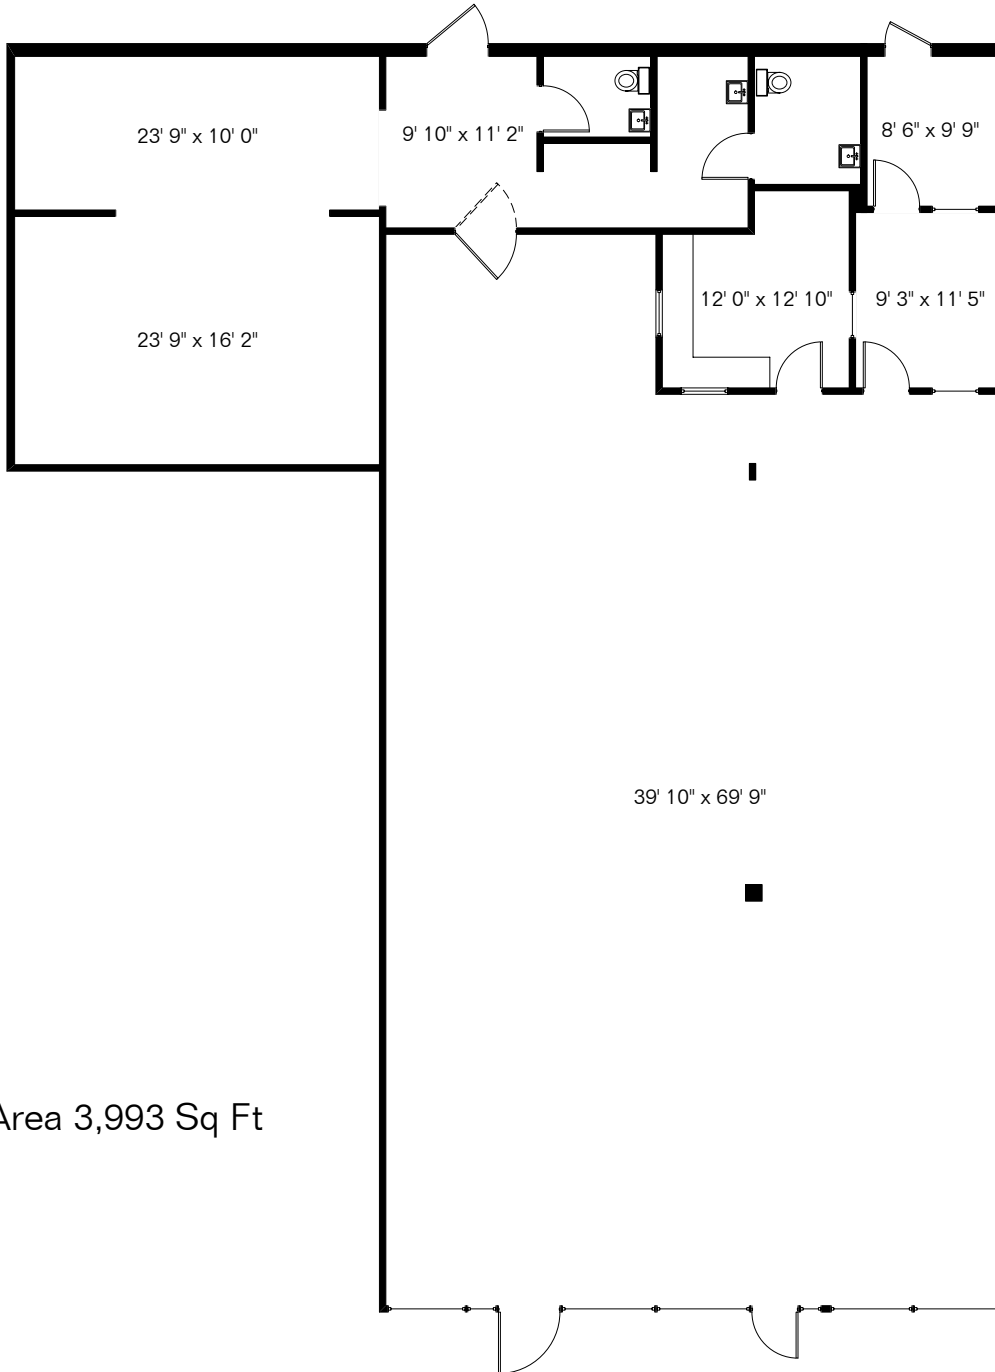

The square footages and room size information are deemed to be reliable but are not guaranteed and should be independently verified.

1219 W Saint Marys Rd

Paul Ash Management
(520) 795-2100

Rentable Area 3,993 Sq Ft

Site Visit February 2013

0 ft. 6 ft. 10 ft. 20 ft.

Copyright 2013 Floor Plans First! LLC
All Rights Reserved.

www.FloorPlansFirst.com

Toll Free (877) 887-1500
Voice (520) 881-1500
Fax (520) 791-7701

Floor Plans First!
See the Floor Plan First!